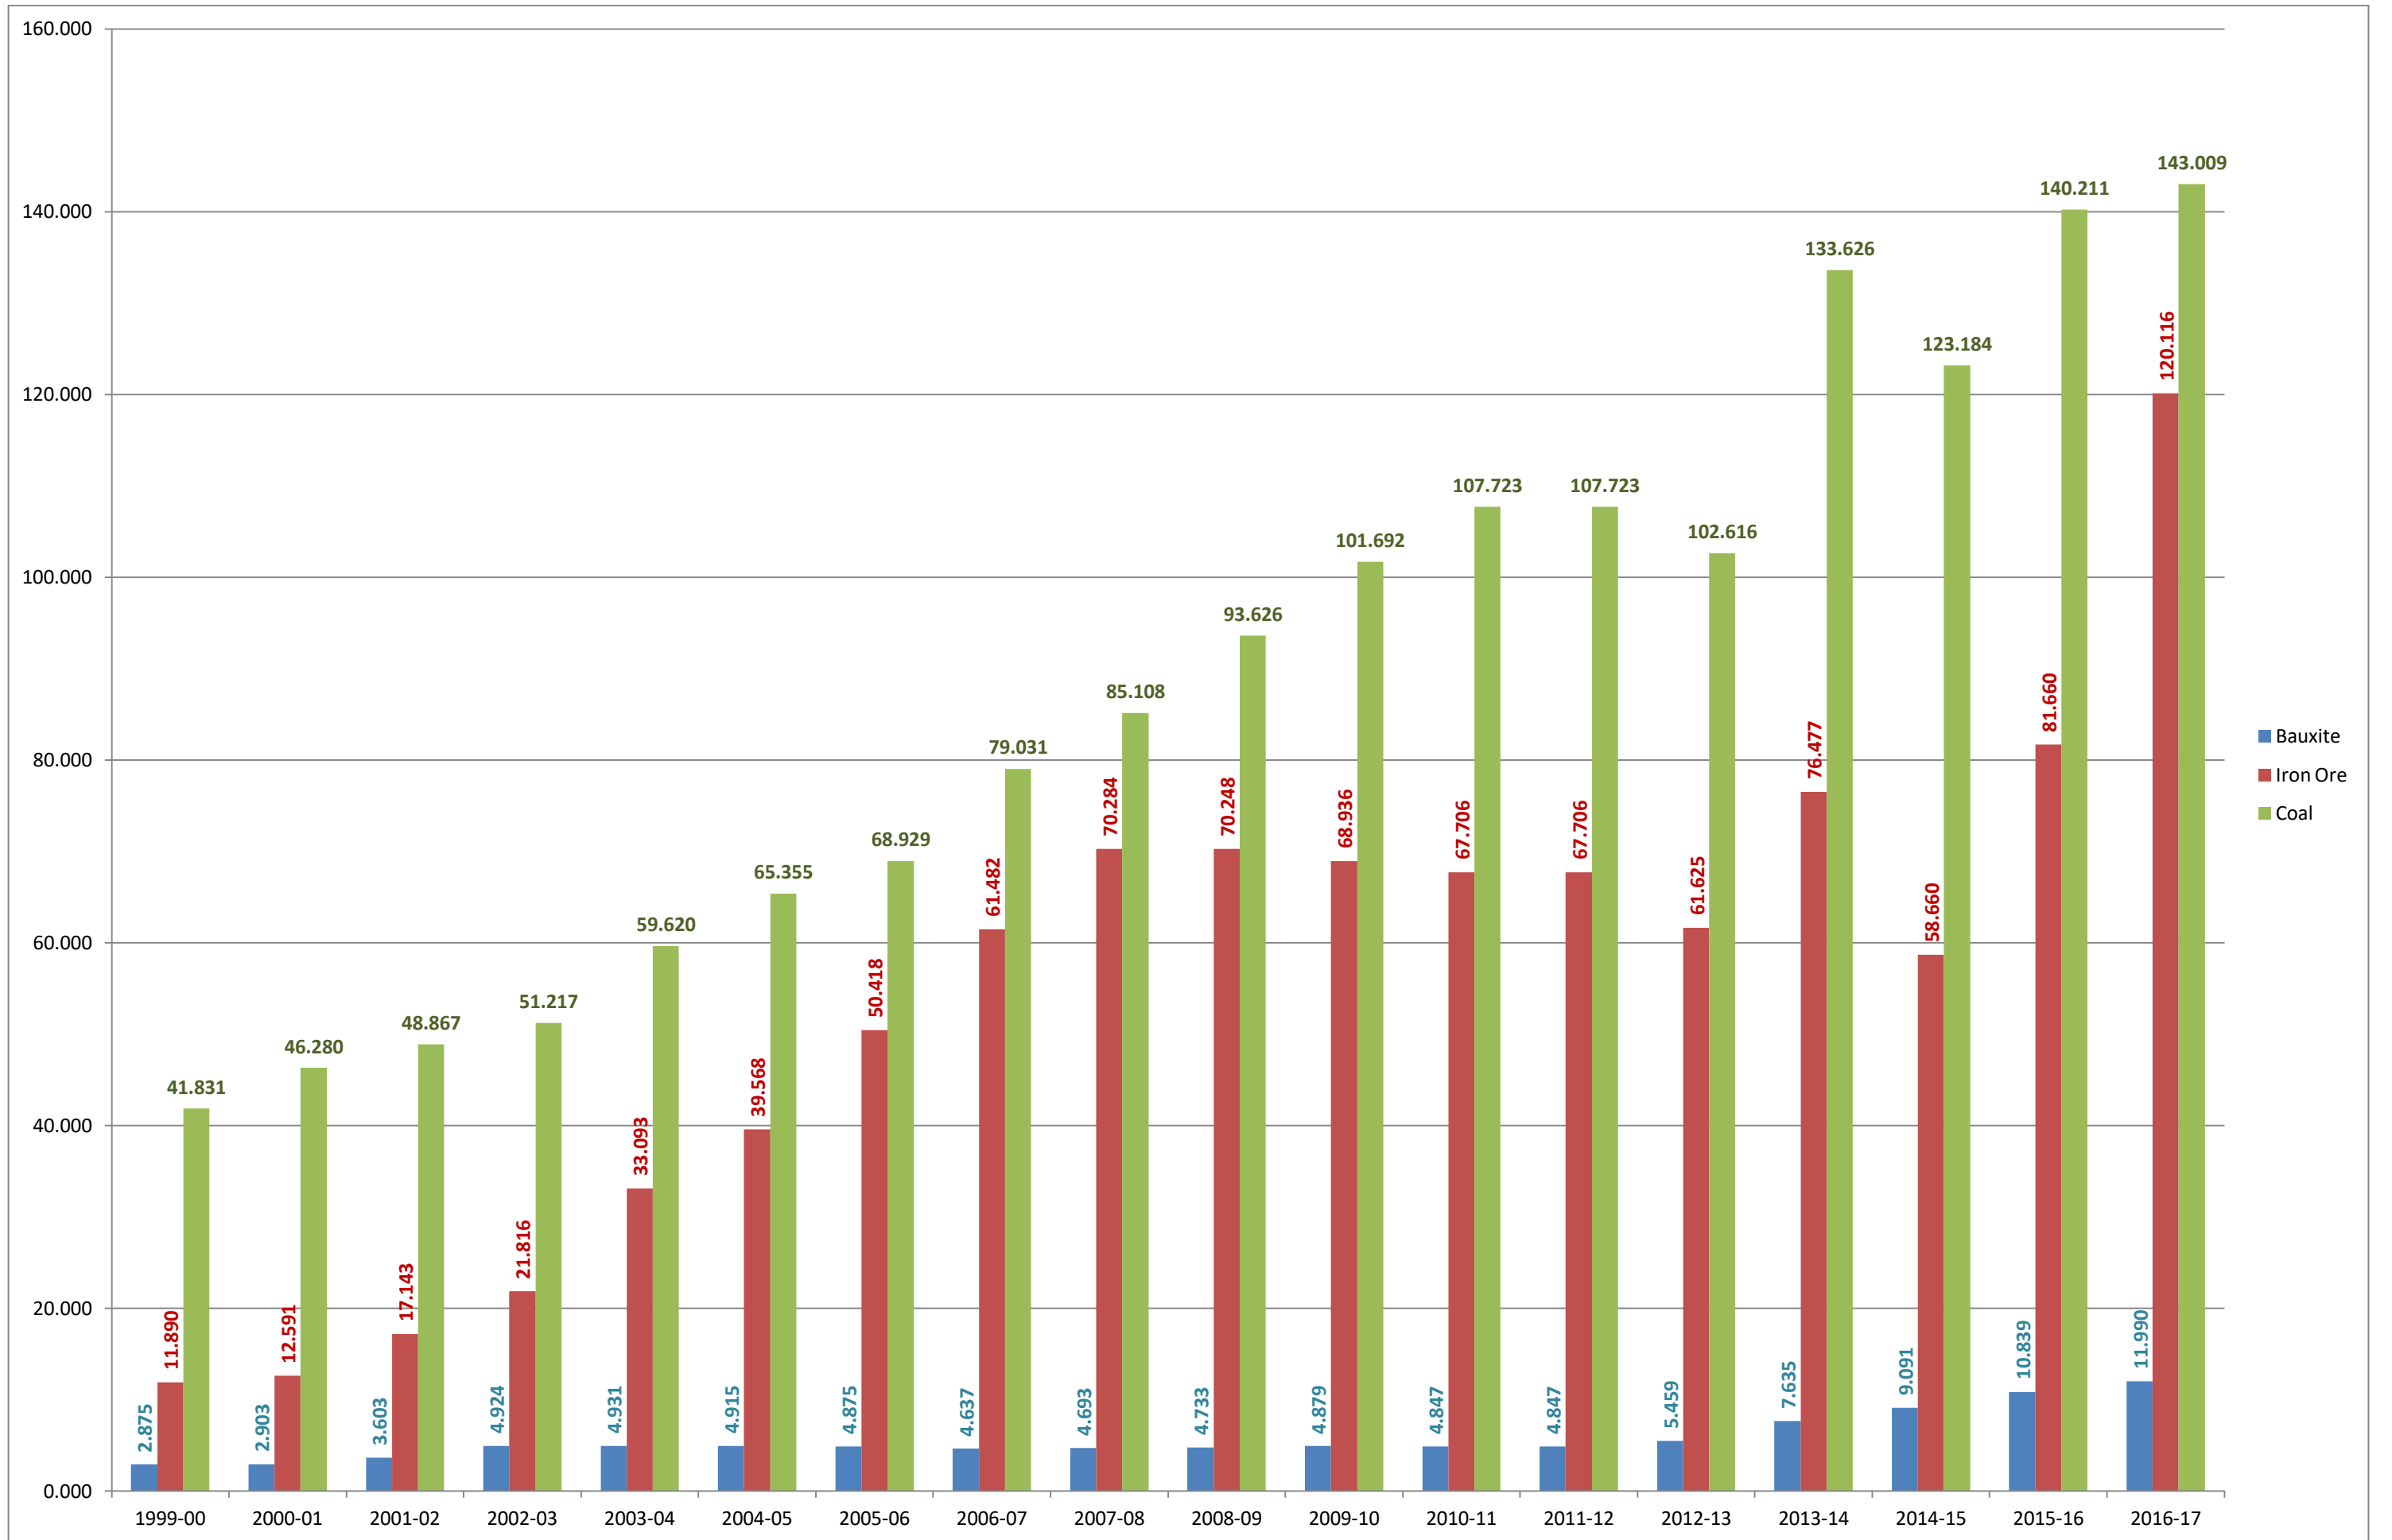

# Despatch Statistics for the Minerals Bauxite, Iron Ore & Coal (Qty in Million Ton)

# Production Statistics for the Minerals Bauxite, Iron Ore & Coal (Qty in Million Ton)